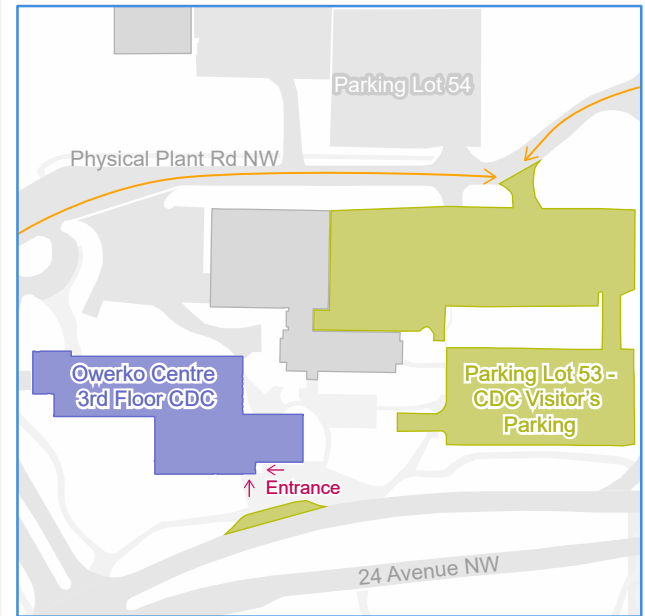

Owerko Centre at the Alberta Children's Hospital Research Institute

355 3820 24th Avenue NW

The Owerko Centre is located on the 3rd floor of the Child Development Centre (CDC), pictured above.

Please follow the signs for the Child Development Centre and park in the visitor's parking (Lot 53). Even though it appears that there are two separate lots (upper and lower), it is all Lot 53 and you can park in either lot.